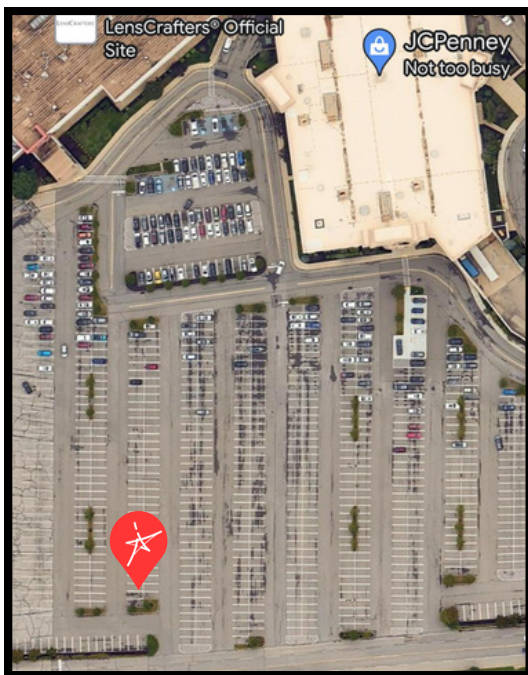

PCLO SHOW SHUTTLE

Say goodbye to the stress of traffic and parking!
Board the Molly's Trolley at specific locations
surrounding the suburbs of Pittsburgh!

412-391-7433

www.mollystrolleyspgh.com

WEST

Pickup and drop-off at The Mall at Robinson

100 Robinson Centre Dr
Pittsburgh, PA 15205

Meet the Molly's Trolley in the mall
parking lot across from JCPenney

For more information and to purchase
show tickets, visit PITTSBURGH.CLO.org

*PCLO tickets must be purchased in advance, and guests can then
add-on a Trolley ticket for \$10.00 directly through Molly's Trolleys.*

**PCLO SHOW SHUTTLE will only be offered on select show dates
and times throughout the summer.**

LADY DAY AT EMERSON'S BAR AND GRILL

Thursday, May 30

Trolley Arrival: 5:00 PM
Departure Time: 5:30 PM
Arrival Theater: 6:15 PM
Show Time: 7:30 PM
Departure Time: 9:15 PM
Arrival Drop-off Location: 10:00 PM

Trolley Arrival: 5:00 PM
Departure Time: 5:30 PM
Arrival Theater: 6:15 PM
Show Time: 7:30 PM
Departure Time: 9:45 PM
Arrival Drop-off Location: 10:30 PM