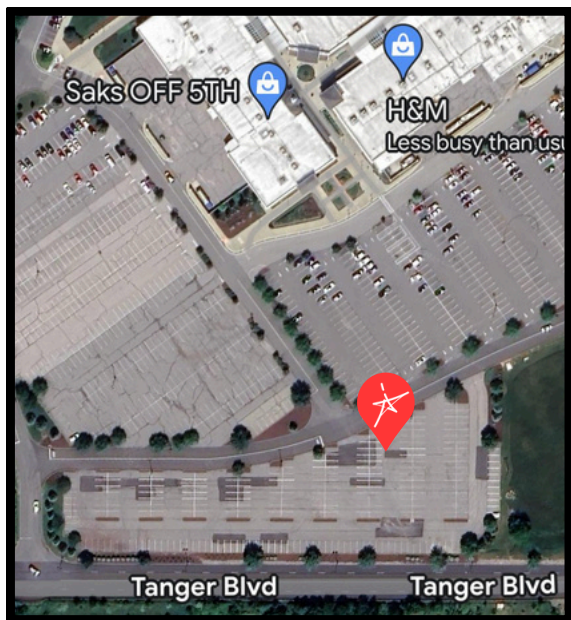

# PCLO SHOW SHUTTLE

Say goodbye to the stress of traffic and parking!  
Board the Molly's Trolley at specific locations  
surrounding the suburbs of Pittsburgh!

## SOUTH

### Pickup and drop-off at Tanger Outlet Mall

2220 Tanger Blvd  
Washington, PA 15301

Meet the Molly's Trolley in the  
parking lot across from Saks OFF 5TH

**For more information and to purchase  
show tickets, visit [PITTSBURGHCLO.org](http://PITTSBURGHCLO.org)**

### YOUNG FRANKENSTEIN

**Friday, Jul 26**

Trolley Arrival: 5:00 PM  
Departure Time: 5:30 PM  
Arrival Theater: 6:15 PM  
Show Time: 7:30 PM  
Departure Time: 10:35 PM  
Arrival Drop-off Location: 11:20 PM