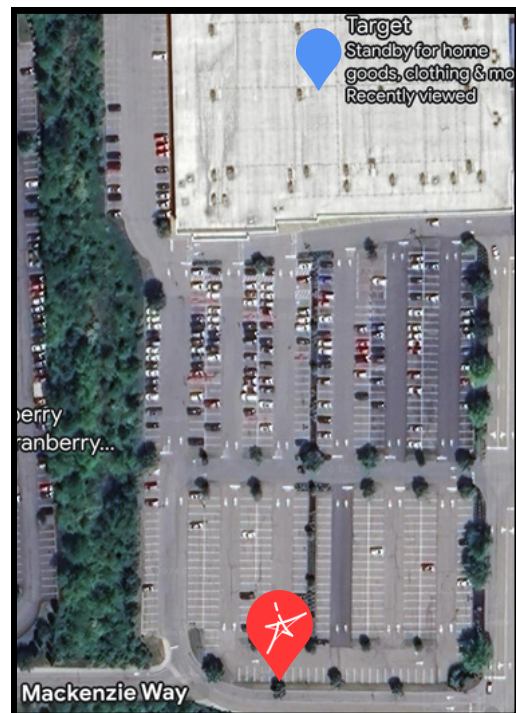

PCLO SHOW SHUTTLE

Say goodbye to the stress of traffic and parking!
Board the Molly's Trolley at specific locations
surrounding the suburbs of Pittsburgh!

NORTH

Pickup and drop-off at Target Cranberry

1717 PA-228

Cranberry Twp, PA 16066

Meet the Molly's Trolley in the
back of the Target parking lot

For more information and to purchase
show tickets, visit PITTSBURGHCLO.org

*PCLO tickets must be purchased in advance, and guests can then
add-on a Trolley ticket for \$10.00 directly through Molly's Trolleys.*

**PCLO SHOW SHUTTLE will only be offered on select show dates
and times throughout the summer.**

LADY DAY AT EMERSON'S BAR AND GRILL

Wednesday, May 29

Trolley Arrival: 5:00 PM
Departure Time: 5:30 PM
Arrival Theater: 6:15 PM
Show Time: 7:30 PM
Departure Time: 9:15 PM
Arrival Drop-off Location: 10:00 PM

SEUSSICAL

Wednesday, Jul 31

Trolley Arrival: 5:00 PM
Departure Time: 5:30 PM
Arrival Theater: 6:15 PM
Show Time: 7:30 PM
Departure Time: 9:45 PM
Arrival Drop-off Location: 10:30 PM