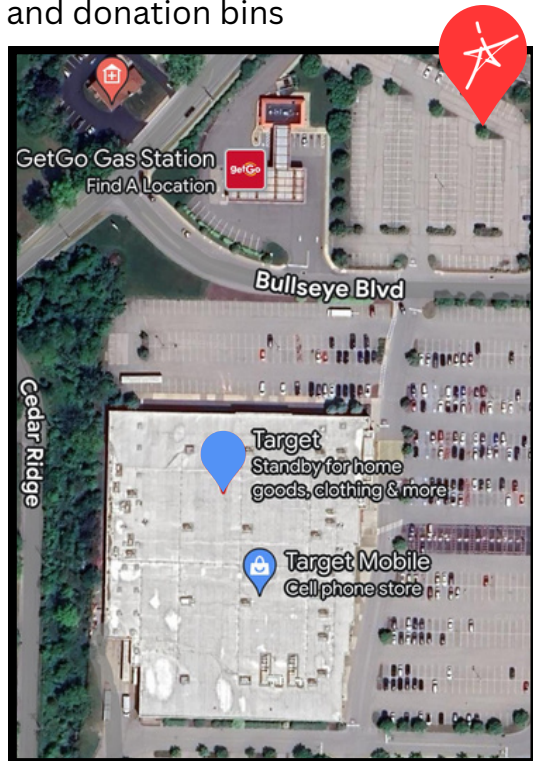

PCLO SHOW SHUTTLE

EAST

Pickup and drop-off at Target Monroeville

4004 Monroeville Blvd
Monroeville, PA 15146

Meet the Molly's Trolley in the parking lot near the Target sign and donation bins

Say goodbye to the stress of traffic and parking!
Board the Molly's Trolley at specific locations surrounding the suburbs of Pittsburgh!

PCLO SHOW SHUTTLE will only be offered on select show dates and times throughout the summer.

LADY DAY AT EMERSON'S BAR AND GRILL

Thursday, May 30

Trolley Arrival: 5:00 PM
Departure Time: 5:30 PM
Arrival Theater: 6:15 PM
Show Time: 7:30 PM
Departure Time: 9:15 PM
Arrival Drop-off Location: 10:00 PM

WEST SIDE STORY

Thursday, Jun 13

Trolley Arrival: 5:00 PM
Departure Time: 5:30 PM
Arrival Theater: 6:15 PM
Show Time: 7:30 PM
Departure Time: 10:15 PM
Arrival Drop-off Location: 11:00 PM

THE COLOR PURPLE

Trolley Arrival: 5:00 PM
Departure Time: 5:30 PM
Arrival Theater: 6:15 PM
Show Time: 7:30 PM
Departure Time: 9:45 PM
Arrival Drop-off Location: 10:30 PM