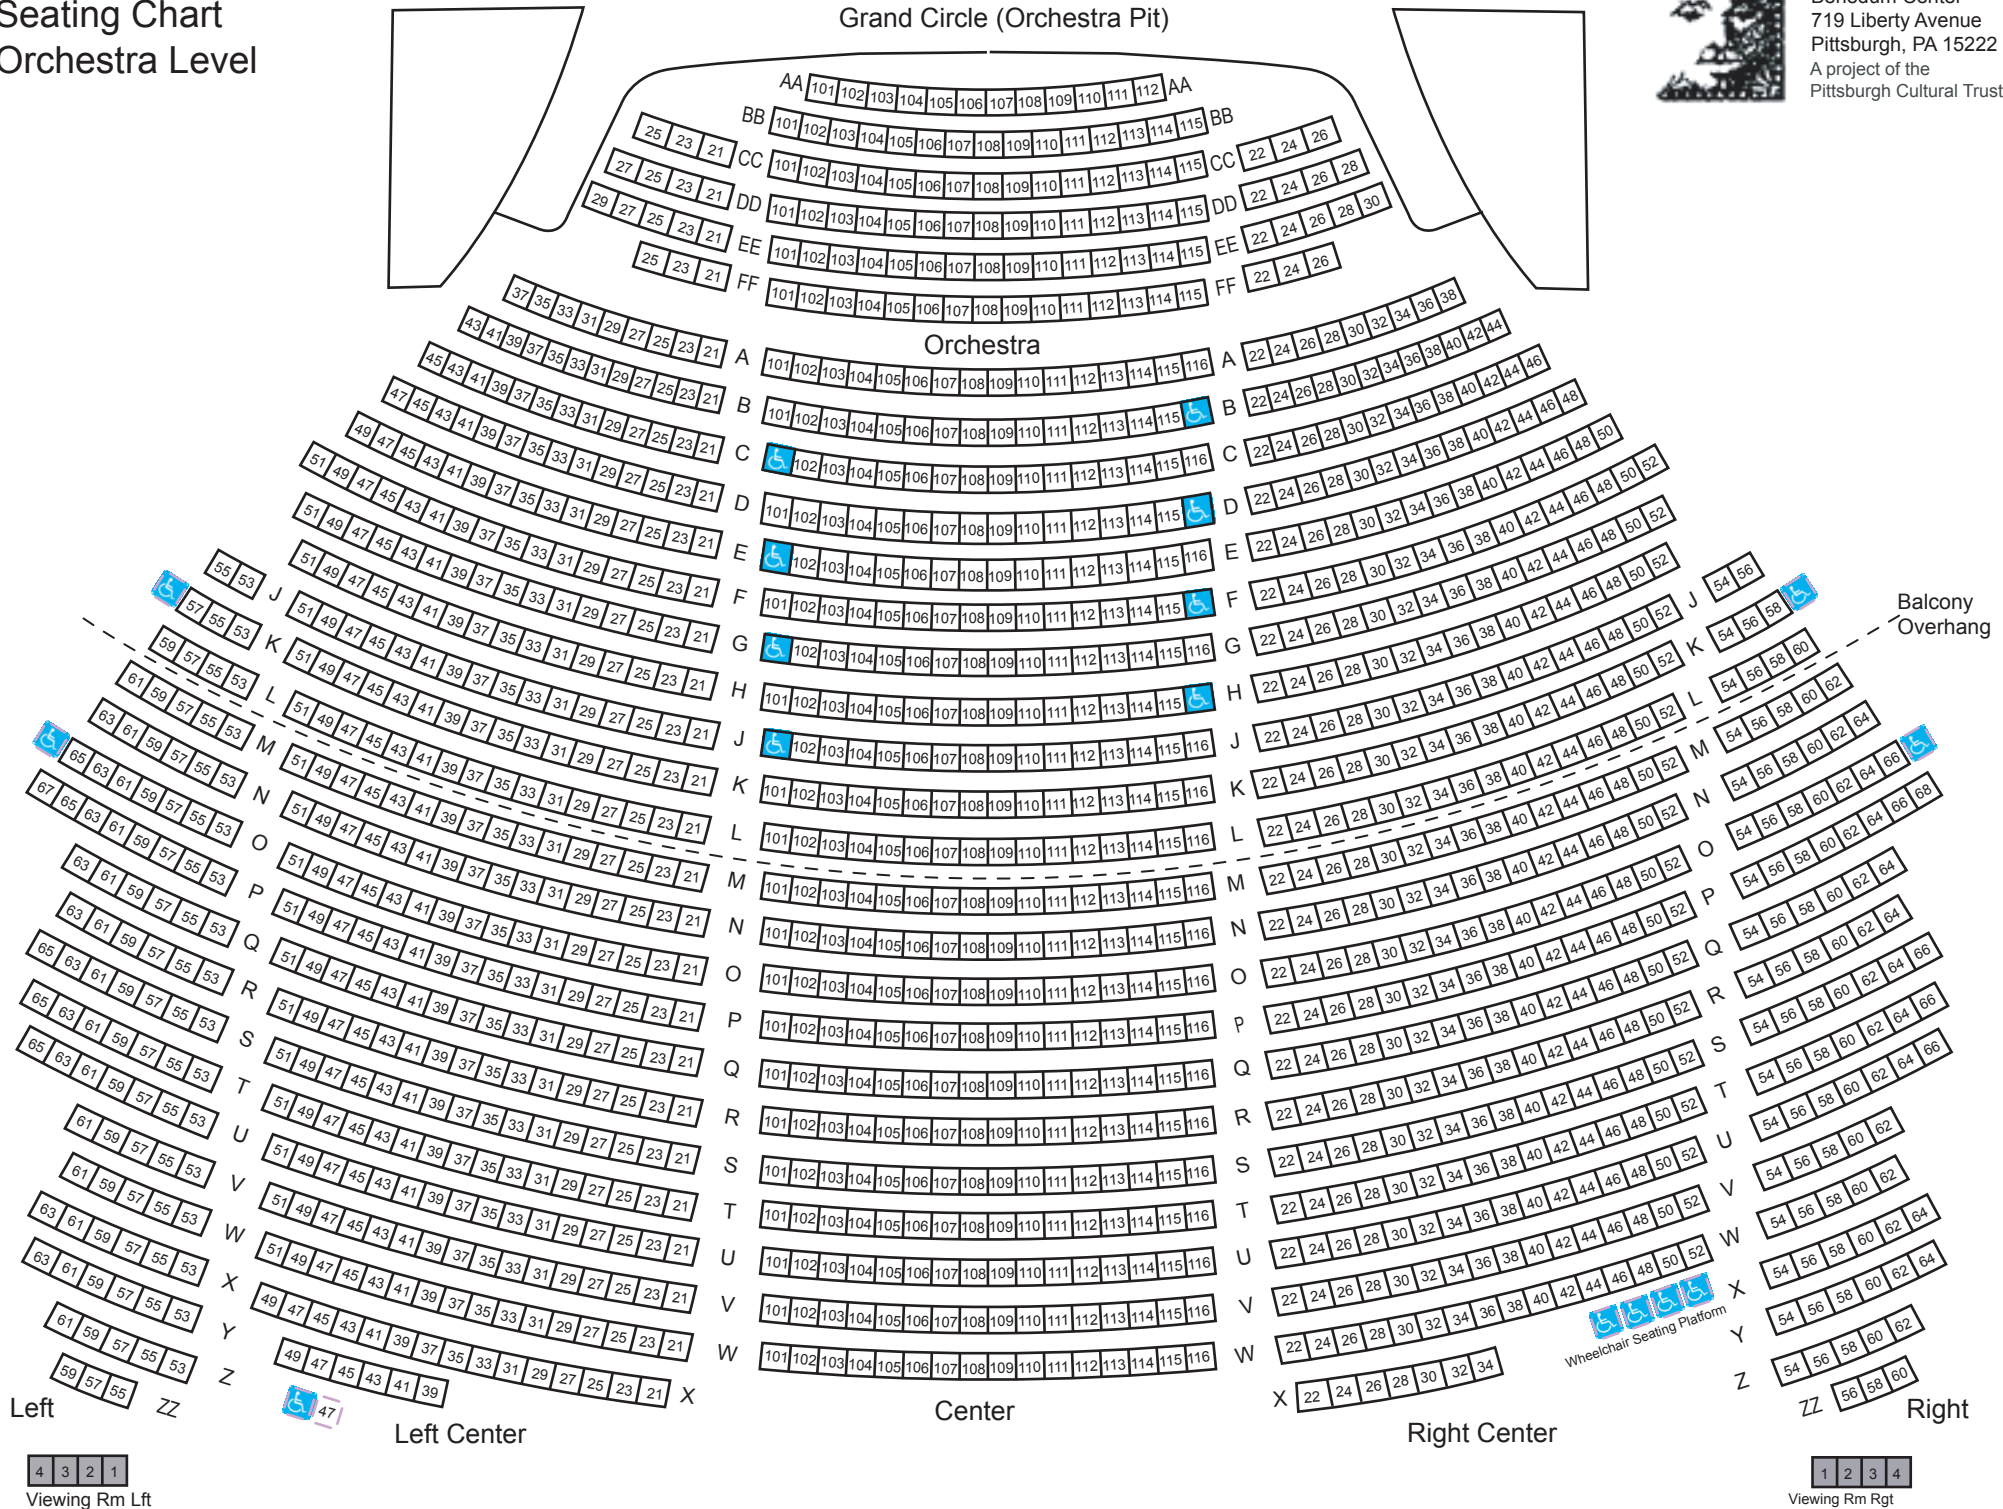

# Benedum Center Seating Chart Orchestra Level

STAGE

Grand Circle (Orchestra Pit)

Benedum Center  
719 Liberty Avenue  
Pittsburgh, PA 15222  
A project of the  
Pittsburgh Cultural Trust

4 3 2 1  
Viewing Rm Lft

1 2 3 4  
Viewing Rm Rgt

# Benedum Center Balcony Level

Director's Circle

First Tier

Second Tier