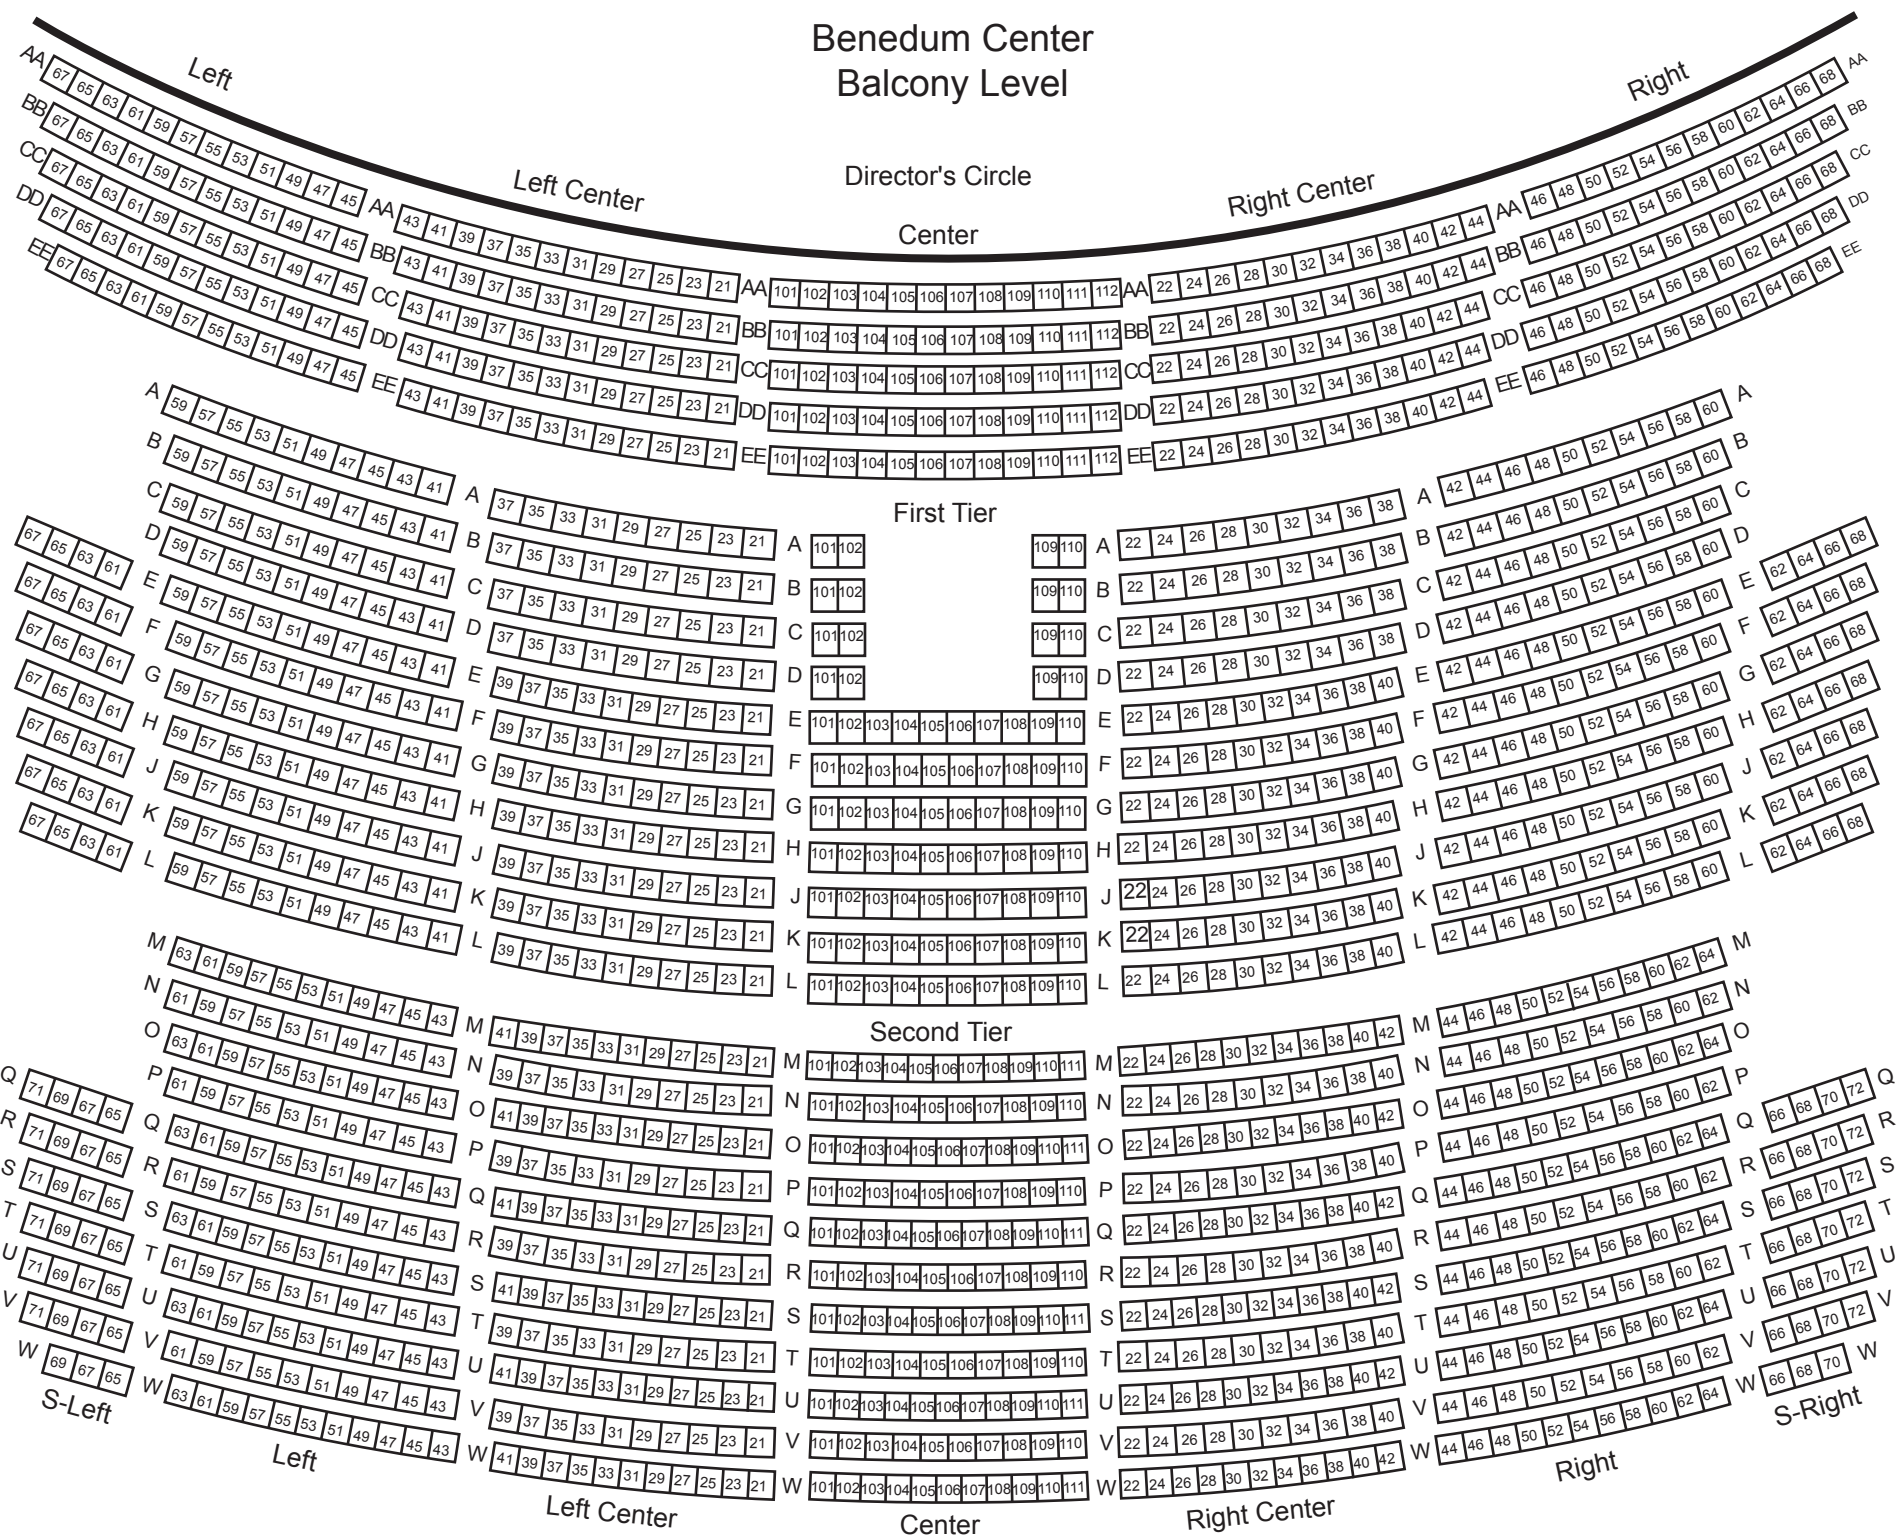

# Benedum Center Seating Chart Orchestra Level

STAGE

Grand Circle (Orchestra Pit)

Benedum Center  
719 Liberty Avenue  
Pittsburgh, PA 15222  
A project of the  
Pittsburgh Cultural Trust

4 3 2 1  
Viewing Rm Lft

1 2 3 4  
Viewing Rm Rgt

# Benedum Center Balcony Level

Director's Circle

First Tier

Second Tier