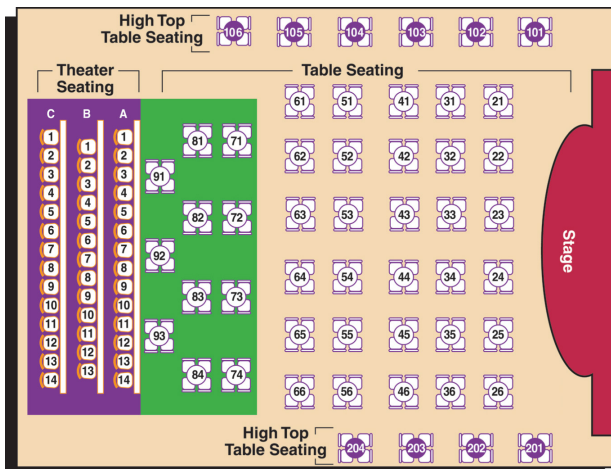

Ruthless!

THE MUSICAL

January 26 – May 6

GROUP DISCOUNTS (10+)

| | |
|------------------------------|---------|
| Wed - Fri Evening at 7:30pm | \$32.75 |
| Saturday Evening at 7:30pm | \$37.75 |
| Sat - Sun Matinee at 2:00pm | \$25.75 |
| Thursday Matinee with Buffet | \$40.75 |

She dances. She sings. And she would KILL to get the lead role in her school play.

Eight-year-old Tina Denmark, the greatest song-and-dance sensation ever to hit the third grade, has her heart set on the starring role in her school musical and will do *anything* to get the part. This outrageous musical hit garnered rave reviews during its long **off-Broadway** run and features such instant classics as "I Hate Musicals," "Angel Mom" and "Born to Entertain."

SPECIAL EVENTS

SENIOR MATINEES March 29 & April 26

Spend an unforgettable Thursday afternoon at the CLO Cabaret, complete with a delicious buffet. The CLO Cabaret is your one-stop destination for a fun-filled afternoon your group will never forget!

Buffet starts at 11:45am and ends at show time. Show starts at 1pm.

THE CABARET AT THEATER SQUARE IS A PROJECT OF
THE PITTSBURGH CULTURAL TRUST

**Food, Fun &
Lots of Laughs!**

RESERVE GROUP SEATS NOW AND SAVE!