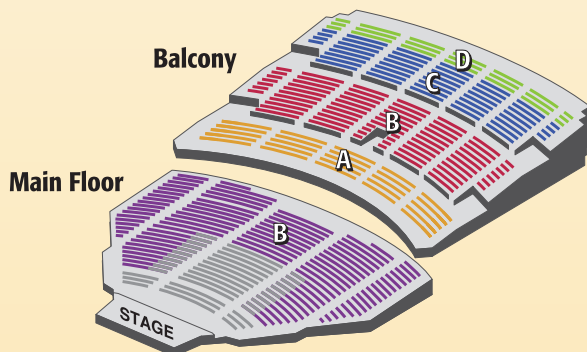

GROUP TICKET PRICING

	TUE, WED, THURS & SUN EVE	FRI & SAT EVE SAT & SUN MATINEE
Floor B	\$50.75	\$55.75
Balcony A <i>(limited availability)</i>	\$56.75	\$60.75
Balcony B	\$48.75	\$53.75
Balcony C	\$32.75	\$37.75
Balcony D	\$10.00	\$10.00

Girls' Night Out at the Benedum

June 26 at The Capital Grill

Dinner starts at 6pm

Show starts at 8pm

Gather your gal pals and come downtown for a carefree night of dinner and musical theater. Reserve your seats today & we'll arrange the rest! Family & significant others are also welcome!

THE BENEDUM CENTER

JUNE 2013

SUN	MON	TUE	WED	THU	FRI	SAT
16	17	18	19	20	21 8PM	22 2PM 8PM
23 2PM 7PM	24	25 8PM	26 8PM	27 8PM	28 8PM	29 2PM 8PM
30 2PM	1	2	3	4	5	6

Best Available Seating:

Times and Dates marked in Red indicate best available seating.