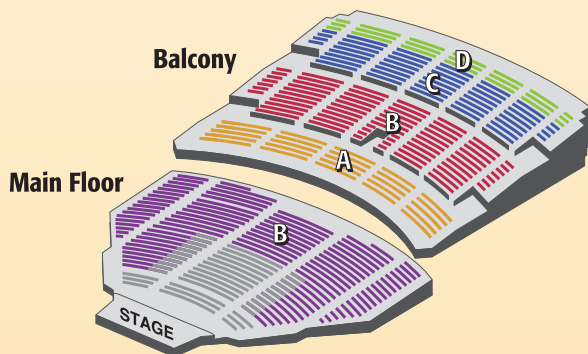

The Pittsburgh CLO production of

PNC
Spotlight Series

Disney's THE LITTLE MERMAID

BROADWAY'S UNDER THE SEA SPECTACULAR

July 9 - July 21

Pittsburgh Premiere Your Group Can Be the First! Broadway's Under the Sea Spectacular!

One of the most ravishing things I have ever seen on a Broadway stage."
- Time Magazine

GROUP TICKET PRICING

	TUE, WED, THURS & SUN EVE	FRI & SAT EVE SAT & SUN MATINEE
Floor B	\$55.75	\$60.75
Balcony A <i>(limited availability)</i>	\$60.75	\$65.75
Balcony B	\$55.75	\$60.75
Balcony C	\$35.75	\$40.75
Balcony D	\$10.00	\$10.00
Kids 3-14 1/2 Price Tickets		
Balcony C	\$18.25	

THE BENEDUM CENTER

Girls' Night Out "Under the Sea"

July 17 at The Capital Grille

Dinner starts at 6pm

Show starts at 8pm

Enjoy a night on the town, complete with a menu fit for the princess of the sea! Call for three-course menu options and to reserve your spot today!

JULY 2013

SUN	MON	TUE	WED	THU	FRI	SAT
7	8	9 8PM	10 8PM	11 8PM	12 8PM	13 2PM 8PM
14 2PM 7PM	15	16 8PM	17 8PM	18 1PM 8PM	19 8PM	20 2PM 8PM
21 2PM	22	23	24	25	26	27

Best Available Seating:

Times and Dates marked in Red indicate best available seating.