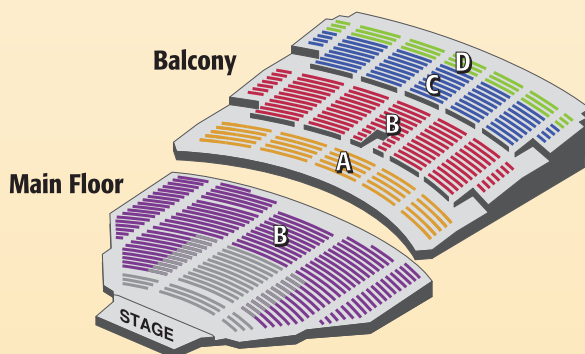

THE BENEDUM CENTER

Best Available Seating:

Times and Dates marked in Red indicate best available seating.

Group Ticket Policy:

Groups of 10 or more are eligible for group discounts. A 20% non-refundable deposit is required to hold tickets, due at time of order. Tickets may be dropped from or added to your order without penalty until final payment, which is due five weeks prior to date of event. Orders may not drop below 10. After final payment is made there are no refunds or returns.

RESERVE GROUP SEATS NOW AND SAVE!

412-325-1582

Groups@pittsburghCLO.org • pittsburghCLO.org