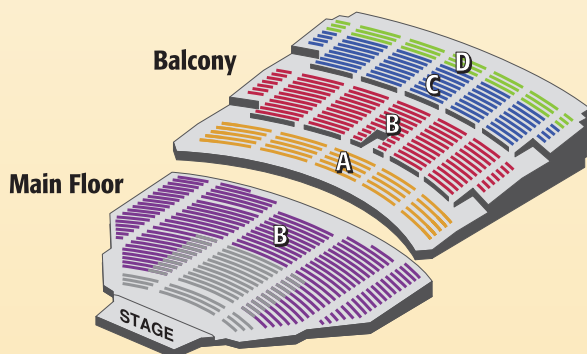

GROUP TICKET PRICING

	TUE, WED, THURS & SUN EVE	FRI & SAT EVE SAT & SUN MATINEE
Floor B	\$50.75	\$55.75
Balcony A <i>(limited availability)</i>	\$56.75	\$60.75
Balcony B	\$48.75	\$53.75
Balcony C	\$32.75	\$37.75
Balcony D	\$10.00	\$10.00

Girls' Night Out at the Benedum

June 12 The Carlton
Dinner starts at 6pm
Show starts at 8pm

Gather your gal pals and come downtown for a carefree night of dinner and musical theater. Reserve your seats today & we'll arrange the rest! Family & significant others are also welcome!

JUNE 2013						
SUN	MON	TUE	WED	THU	FRI	SAT
9	10	11 8PM	12 8PM	13 8PM	14 8PM	15 2PM 8PM
16 2PM 7PM	17	18	19	20	21	22

THE BENEDUM CENTER

Best Available Seating:

Times and Dates marked in Red indicate best available seating.