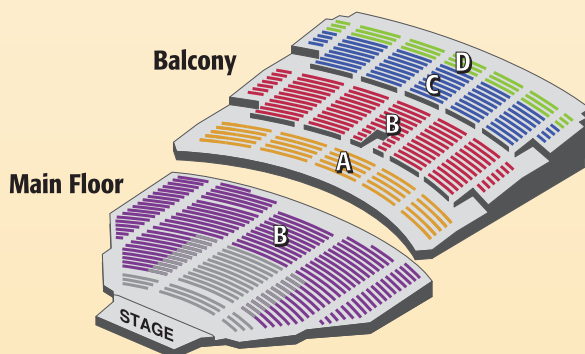

THE BENEDUM CENTER

Best Available Seating:

Times and Dates marked in Red indicate best available seating.

Group Ticket Policy:

Groups of 10 or more are eligible for group discounts. A 20% non-refundable deposit is required to hold tickets, due at time of order. Tickets may be dropped from or added to your order without penalty until final payment, which is due five weeks prior to date of event. Orders may not drop below 10. After final payment is made there are no refunds or returns.

RESERVE GROUP SEATS NOW AND SAVE!

412-325-1582

Groups@pittsburghCLO.org • pittsburghCLO.org