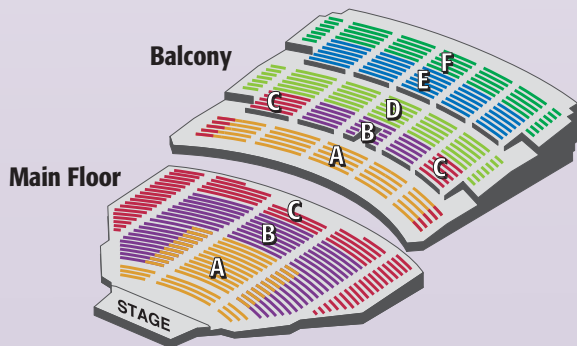

THE BENEDUM CENTER

RESERVE GROUP SEATS NOW AND SAVE!

412-325-1582
pittsburghCLO.org