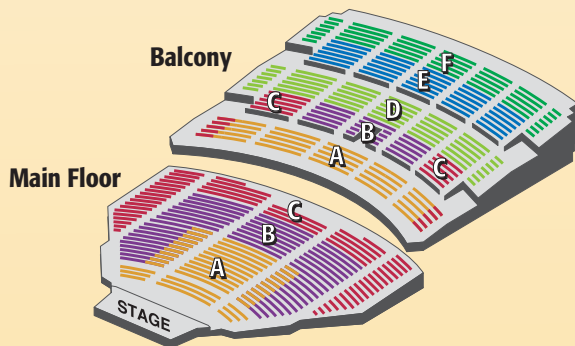

THE BENEDUM CENTER

RESERVE GROUP SEATS NOW AND SAVE!

412-325-1582
pittsburghCLO.org